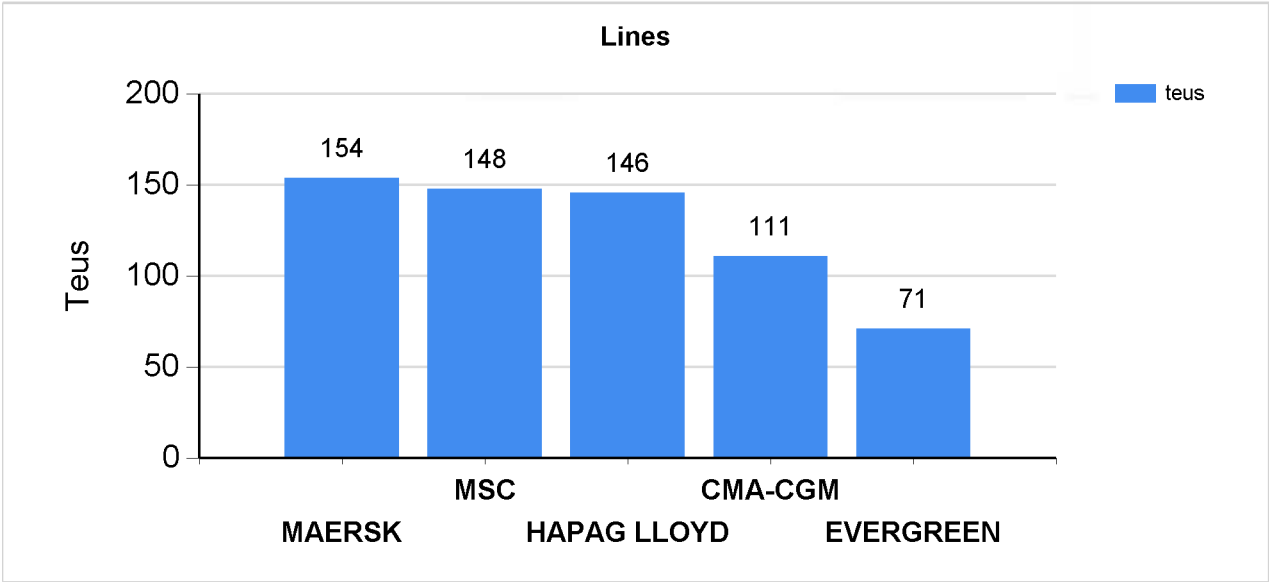

Cochin Chamber of Commerce And Industry

Export Performance

01/04/16 To 30/04/16

TOP 10 PERFORMERS COIR PRODUCTS

| Shippers | | | |
|----------|------------------------------------|----------|---------|
| | Shipper | Quantity | % Share |
| 1 | KERAFIBERTEX INTERNATIONAL P.LTD. | 713838 | 10.36 |
| 2 | FIBRE WORLD | 555298 | 8.06 |
| 3 | RAM COIR MILLS | 461837 | 6.7 |
| 4 | KANTI FLOOR FURNISHERS | 439683 | 6.38 |
| 5 | ALLEPPEY CO. LTD. | 356294 | 5.17 |
| 6 | TRAVANCORE MATS & MATTING CO. | 349761 | 5.07 |
| 7 | TRAVANCORE COCOTUFT P.LTD. | 316959 | 4.6 |
| 8 | WILLIAM GOODACRE & SONS INDIA LTD. | 307236 | 4.46 |
| 9 | PALM FIBRE(INDIA)P.LTD. | 248109 | 3.6 |
| 10 | KERALA BALERS LTD. | 245434 | 3.56 |

| Destinations | | | |
|--------------|------------|----------|---------|
| | Port | Quantity | % Share |
| 1 | NORFOLK | 671268 | 9.74 |
| 2 | FELIXSTOWE | 647287 | 9.39 |
| 3 | SAVANNAH | 469169 | 6.81 |
| 4 | NEW YORK | 287882 | 4.18 |
| 5 | ROTTERDAM | 239682 | 3.48 |
| 6 | GENOA | 227099 | 3.29 |
| 7 | CHARLESTON | 217402 | 3.15 |
| 8 | CALHOUN | 212552 | 3.08 |
| 9 | HAMBURG | 206893 | 3 |
| 10 | FOS SURMER | 175381 | 2.54 |

| Lines | | | |
|-------|-------------|----------|---------|
| | Lines | Quantity | % Share |
| 1 | HAPAG LLOYD | 1212693 | 17.59 |
| 2 | MAERSK | 1205595 | 17.49 |
| 3 | MSC | 1130360 | 16.4 |
| 4 | CMA-CGM | 958401 | 13.9 |
| 5 | EVERGREEN | 571599 | 8.29 |
| 6 | ZIM | 515192 | 7.47 |
| 7 | APL | 231840 | 3.36 |
| 8 | MOSK | 178722 | 2.59 |
| 9 | NYK | 158286 | 2.3 |
| 10 | HANJIN | 147629 | 2.14 |