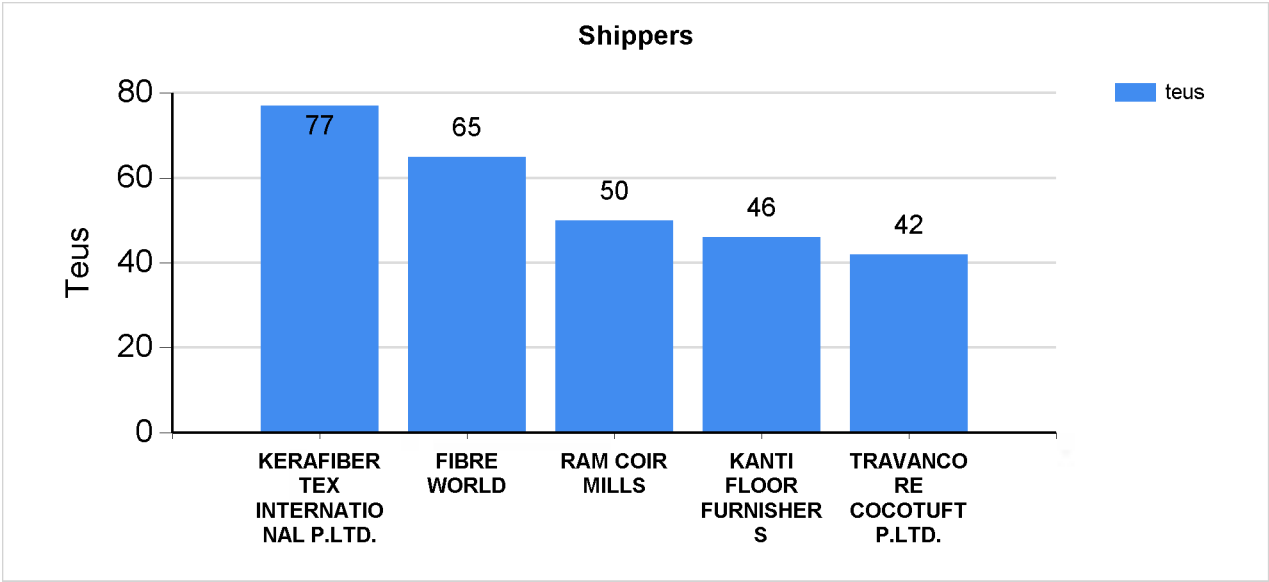

Cochin Chamber of Commerce And Industry

Export Performance

01/04/16 To 30/04/16

TOP 10 PERFORMERS COIR PRODUCTS

Shippers			
	Shipper	Quantity	% Share
1	KERAFIBERTEX INTERNATIONAL P.LTD.	713838	10.36
2	FIBRE WORLD	555298	8.06
3	RAM COIR MILLS	461837	6.7
4	KANTI FLOOR FURNISHERS	439683	6.38
5	ALLEPPEY CO. LTD.	356294	5.17
6	TRAVANCORE MATS & MATTING CO.	349761	5.07
7	TRAVANCORE COCOTUFT P.LTD.	316959	4.6
8	WILLIAM GOODACRE & SONS INDIA LTD.	307236	4.46
9	PALM FIBRE(INDIA)P.LTD.	248109	3.6
10	KERALA BALERS LTD.	245434	3.56

Destinations			
	Port	Quantity	% Share
1	NORFOLK	671268	9.74
2	FELIXSTOWE	647287	9.39
3	SAVANNAH	469169	6.81
4	NEW YORK	287882	4.18
5	ROTTERDAM	239682	3.48
6	GENOA	227099	3.29
7	CHARLESTON	217402	3.15
8	CALHOUN	212552	3.08
9	HAMBURG	206893	3
10	FOS SURMER	175381	2.54

Lines			
	Lines	Quantity	% Share
1	HAPAG LLOYD	1212693	17.59
2	MAERSK	1205595	17.49
3	MSC	1130360	16.4
4	CMA-CGM	958401	13.9
5	EVERGREEN	571599	8.29
6	ZIM	515192	7.47
7	APL	231840	3.36
8	MOSK	178722	2.59
9	NYK	158286	2.3
10	HANJIN	147629	2.14