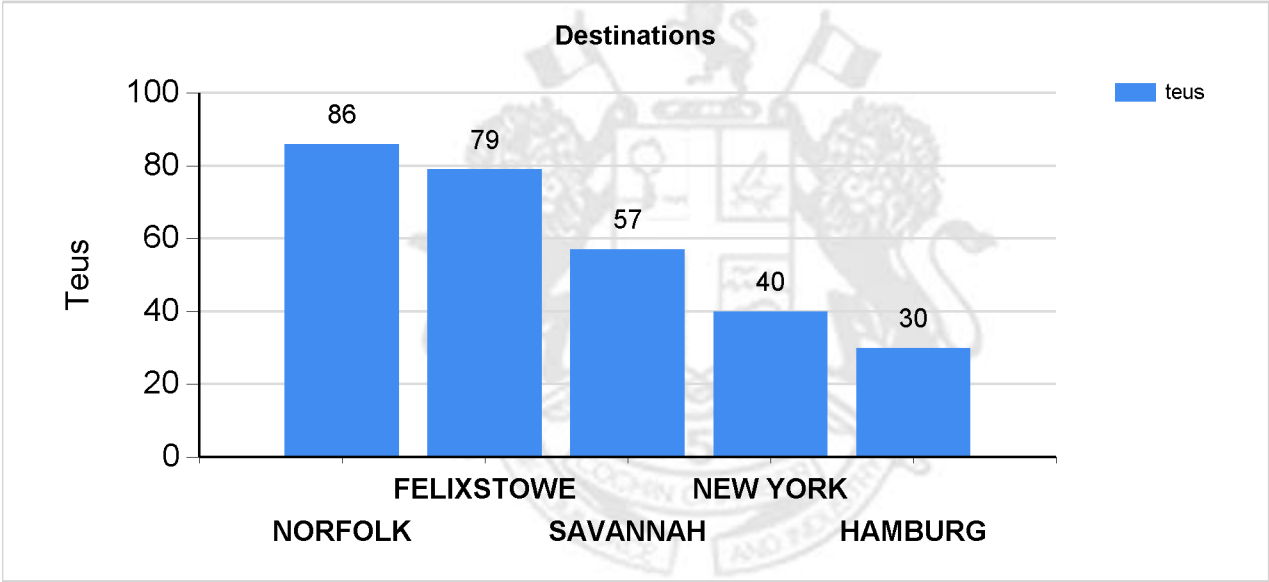

Cochin Chamber of Commerce And Industry

Export Performance

01/04/16 To 30/04/16

TOP 10 PERFORMERS COIR PRODUCTS

| Shippers | | | |
|----------|------------------------------------|----------|---------|
| | Shipper | Quantity | % Share |
| 1 | KERAFIBERTEX INTERNATIONAL P.LTD. | 713838 | 10.36 |
| 2 | FIBRE WORLD | 555298 | 8.06 |
| 3 | RAM COIR MILLS | 461837 | 6.7 |
| 4 | KANTI FLOOR FURNISHERS | 439683 | 6.38 |
| 5 | ALLEPPEY CO. LTD. | 356294 | 5.17 |
| 6 | TRAVANCORE MATS & MATTING CO. | 349761 | 5.07 |
| 7 | TRAVANCORE COCOTUFT P.LTD. | 316959 | 4.6 |
| 8 | WILLIAM GOODACRE & SONS INDIA LTD. | 307236 | 4.46 |
| 9 | PALM FIBRE(INDIA)P.LTD. | 248109 | 3.6 |
| 10 | KERALA BALERS LTD. | 245434 | 3.56 |

| Destinations | | | |
|--------------|------------|----------|---------|
| | Port | Quantity | % Share |
| 1 | NORFOLK | 671268 | 9.74 |
| 2 | FELIXSTOWE | 647287 | 9.39 |
| 3 | SAVANNAH | 469169 | 6.81 |
| 4 | NEW YORK | 287882 | 4.18 |
| 5 | ROTTERDAM | 239682 | 3.48 |
| 6 | GENOA | 227099 | 3.29 |
| 7 | CHARLESTON | 217402 | 3.15 |
| 8 | CALHOUN | 212552 | 3.08 |
| 9 | HAMBURG | 206893 | 3 |
| 10 | FOS SURMER | 175381 | 2.54 |

| Lines | | | |
|-------|-------------|----------|---------|
| | Lines | Quantity | % Share |
| 1 | HAPAG LLOYD | 1212693 | 17.59 |
| 2 | MAERSK | 1205595 | 17.49 |
| 3 | MSC | 1130360 | 16.4 |
| 4 | CMA-CGM | 958401 | 13.9 |
| 5 | EVERGREEN | 571599 | 8.29 |
| 6 | ZIM | 515192 | 7.47 |
| 7 | APL | 231840 | 3.36 |
| 8 | MOSK | 178722 | 2.59 |
| 9 | NYK | 158286 | 2.3 |
| 10 | HANJIN | 147629 | 2.14 |